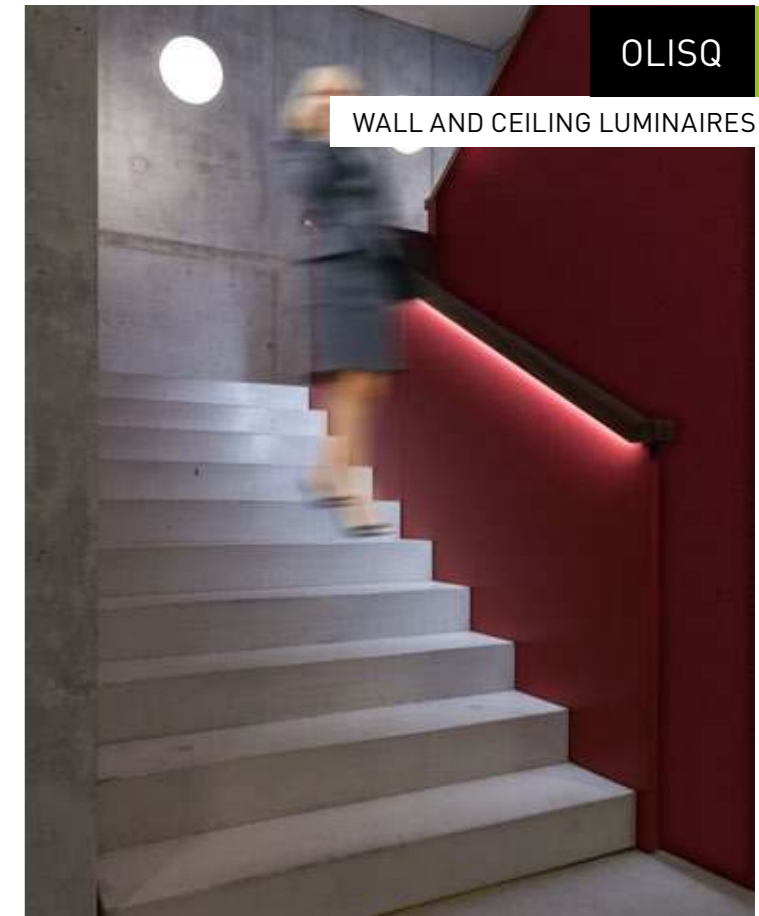

OLISQ. GEOMETRIC LIGHT WITHOUT LIMITS.

- Three sizes, one design, all functionalities: Olisq, in round, square and linear designs, has a total of 9 sizes
- The wide range of mounting types and accessories ensure a flawless appearance and enable customised lighting concepts
- The click system enables quick installation as well as efficient 1:1 refurbishment of many existing solutions by reusing the existing drilling and feed points
- All components are removed from the box in mounting sequence – thus preventing damage and soiling

www.trilux.com/olisq

Detailed product information:
www.trilux.com/olisq

Olisq

- Mounting type**
Surface-mounted
Suspended
- Mounting location**
Ceiling
Wall
- Beam characteristic**
Lambertian
- Luminaire luminous flux**
Olisq Q: 1,300 - 4,500 lm
Olisq R: 950 - 6,000 lm
Olisq L: 1,900 - 7,500 lm
- Colour rendering index | Light colour**
Ra > 80
3,000 K
4,000 K
Tunable White 2,700 K - 6,000K
- Service life**
L80 = 100,000 h
- Luminaire colour**
white
- Operating mode**
switchable and DALI dimmable (ETDD)
Bluetooth Low Energy (ETBLE)
switchable (ET)
- Connectivity**
LiveLink SwarmSens capable
Casambi capable
- Additional equipment**
Motion sensor
Single battery system, 3 hours
- Accessories**
Decorative attachments
Theft protection
Spare parts
Replacement diffusers
Semi-recessed housing
Mounting accessories
Suction pads
Wire suspensions